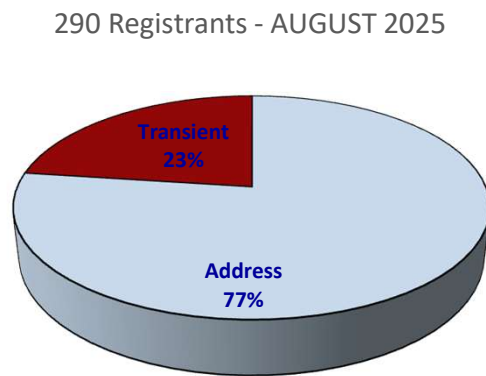

290 PC SEX-REGISTRANTS	
290 PC Sex-Registrants registered in the City Limits	48
Address	37
High Risk	2
Moderate-High	7
Moderate-Low	7
*Navigation Center Address	3
Transient	11
High Risk	5
Moderate-High	0
Moderate-Low	1