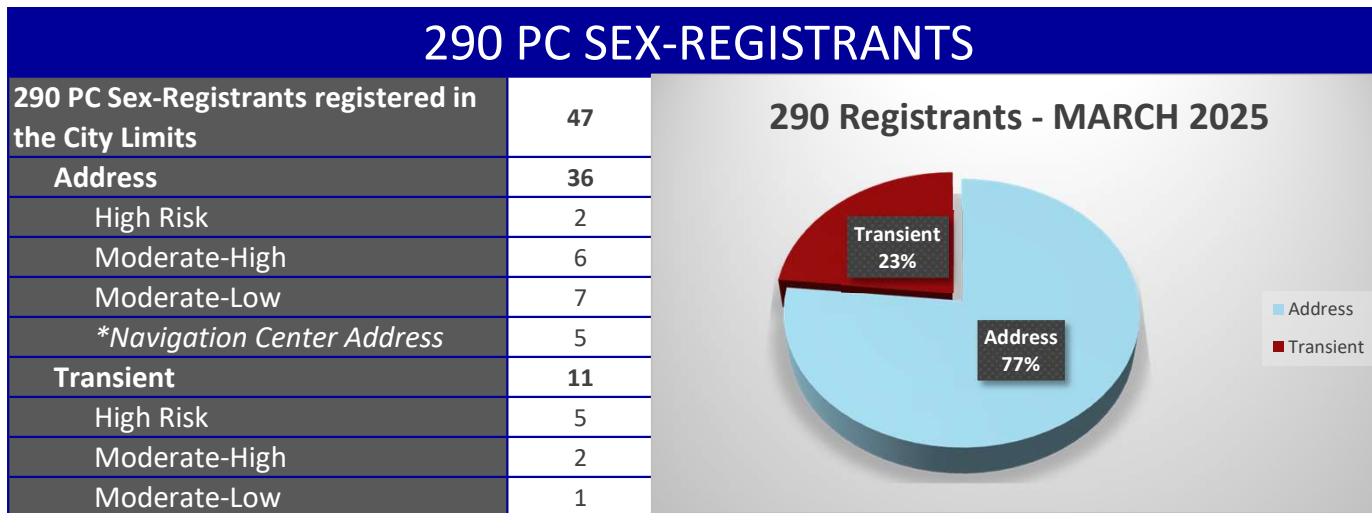

PLACERVILLE POLICE DEPARTMENT STATISTICS