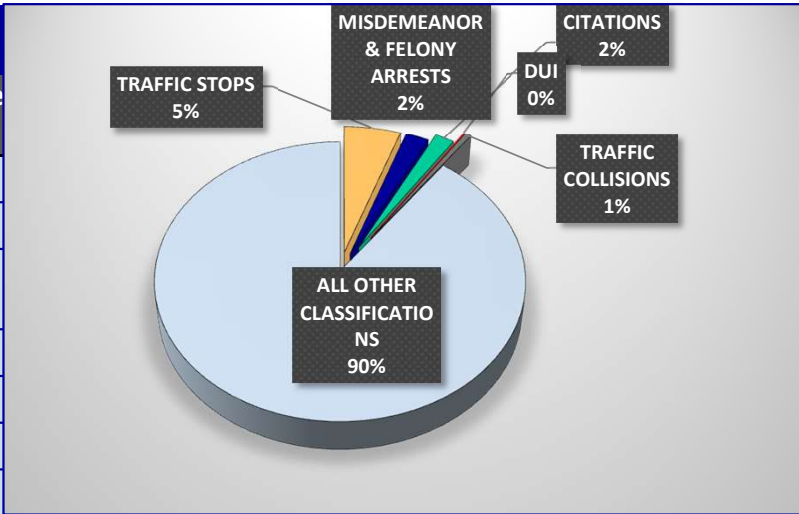

**PLACERVILLE POLICE DEPARTMENT
STATISTICS 2025**

MONTH	INCIDENTS	TRAFFIC STOPS	MISDEMEANOR & FELONY ARRESTS	CITATIONS	DUI	THEFT	TRAFFIC COLLISIONS	NARCOTICS	BURGLARY	ASSAULT	PRIORITY 1 RESPONSE TIMES	2025 TOTALS	
JANUARY	1963	193	71	119	1	0	9	20	1	6	04:14.0	INCIDENTS	18577
FEBRUARY	1618	171	46	83	2	1	8	9	1	6	03:31.0	TRAFFIC STOPS	1507
MARCH	1734	166	63	77	7	5	7	12	3	7	02:25.0	MISDEMEANOR & FELONY ARRESTS	629
APRIL	1614	163	56	93	3	4	9	9	6	5	04:04.0	CITATIONS	790
MAY	1726	177	65	85	2	5	11	11	4	6	05:24.0	DUI	40
JUNE	1615	128	63	63	7	6	11	8	2	4	05:01.0	THEFT	37
JULY	1632	93	61	47	5	4	4	9	4	3	04:20.0	TRAFFIC COLLISIONS	93
AUGUST	1672	82	62	60	4	4	9	9	9	9	05:05.0	NARCOTICS	106
SEPTEMBER	1690	91	37	31	1	2	10	7	3	6	05:22.0	BURGLARY	44
OCTOBER	1647	98	48	49	4	5	7	8	5	8	04:05.0	ASSAULT	65
NOVEMBER	1666	145	57	83	4	1	8	4	6	5	06:13.0	AVERAGE PRIORITY 1 RESPONSE TIME	04:31.3
DECEMBER													

PLACERVILLE POLICE DEPARTMENT STATISTICS

PLACERVILLE POLICE DEPARTMENT STATISTICS

PLACERVILLE POLICE DEPARTMENT STATISTICS

SEPTEMBER			
	2024	2025	Percent Change 24/25
INCIDENTS	2407	1690	-30%
TRAFFIC STOPS	278	91	-67%
MISDEMEANOR & FELONY ARRESTS	68	37	-46%
CITATIONS	156	31	-80%
DUI	7	1	-86%
TRAFFIC COLLISIONS	7	10	43%
PRIORITY 1 RESPONSE TIMES	04:51.0	05:22.0	00:31.0

290 PC SEX-REGISTRANTS	
290 PC Sex-Registrants registered in the City Limits	48
Address	36
High Risk	2
Moderate-High	7
Moderate-Low	5
*Navigation Center Address	2
Transient	12
High Risk	5
Moderate-High	1
Moderate-Low	3