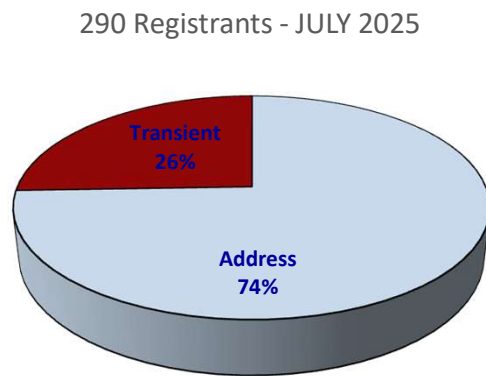

290 PC SEX-REGISTRANTS	
290 PC Sex-Registrants registered in the City Limits	47
Address	35
High Risk	2
Moderate-High	6
Moderate-Low	1
*Navigation Center Address	2
Transient	12
High Risk	4
Moderate-High	1
Moderate-Low	7