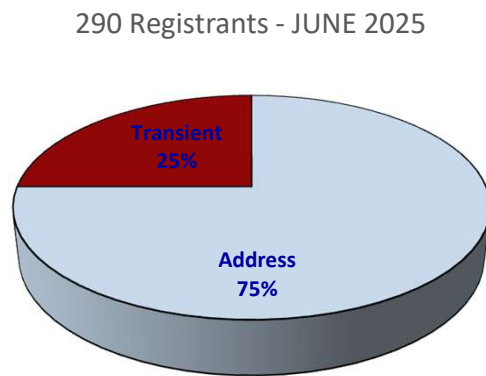

290 PC SEX-REGISTRANTS	
290 PC Sex-Registrants registered in the City Limits	48
Address	36
High Risk	2
Moderate-High	6
Moderate-Low	1
*Navigation Center Address	3
Transient	12
High Risk	5
Moderate-High	1
Moderate-Low	7