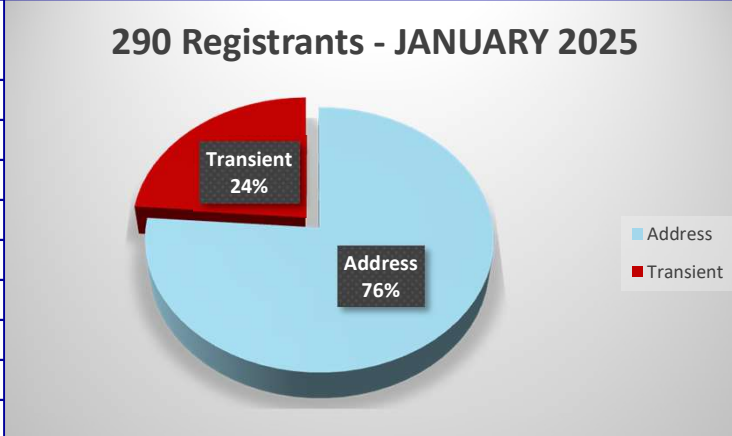

290 PC SEX-REGISTRANTS	
290 PC Sex-Registrants registered in the City Limits	42
Address	32
High Risk	1
Moderate-High	7
Moderate-Low	5
*Navigation Center Address	5
Transient	10
High Risk	3
Moderate-High	2
Moderate-Low	1