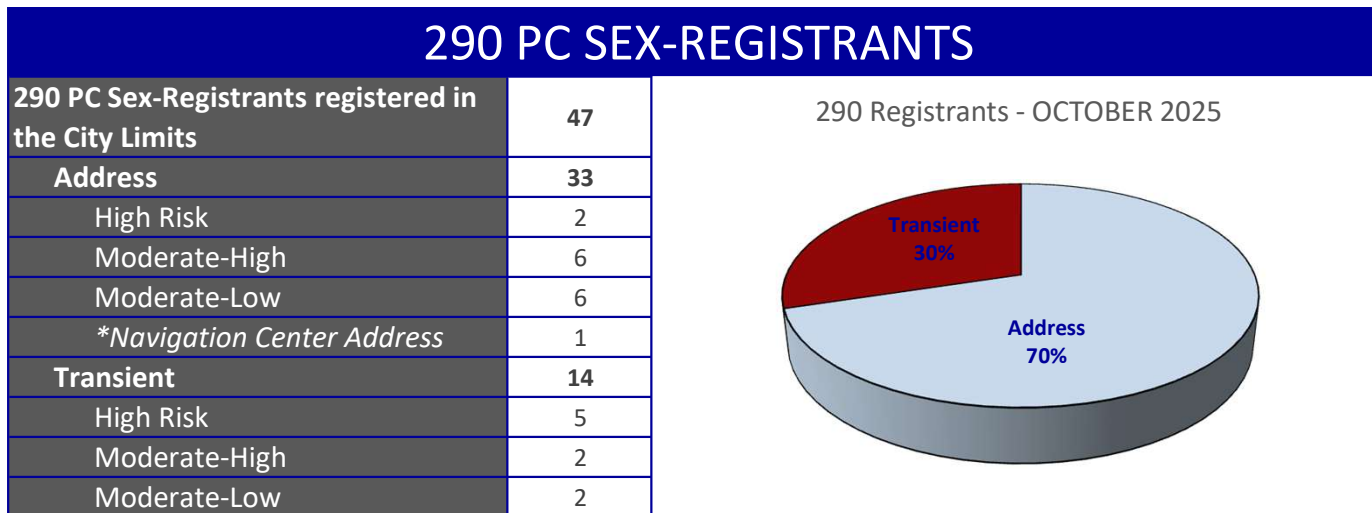

PLACERVILLE POLICE DEPARTMENT STATISTICS

PLACERVILLE POLICE DEPARTMENT STATISTICS

SEPTEMBER			
	2024	2025	Percent Change 24/25
INCIDENTS	2407	1690	-30%
TRAFFIC STOPS	278	91	-67%
MISDEMEANOR & FELONY ARRESTS	68	37	-46%
CITATIONS	156	31	-80%
DUI	7	1	-86%
TRAFFIC COLLISIONS	7	10	43%
PRIORITY 1 RESPONSE TIMES	04:51.0	05:22.0	00:31.0