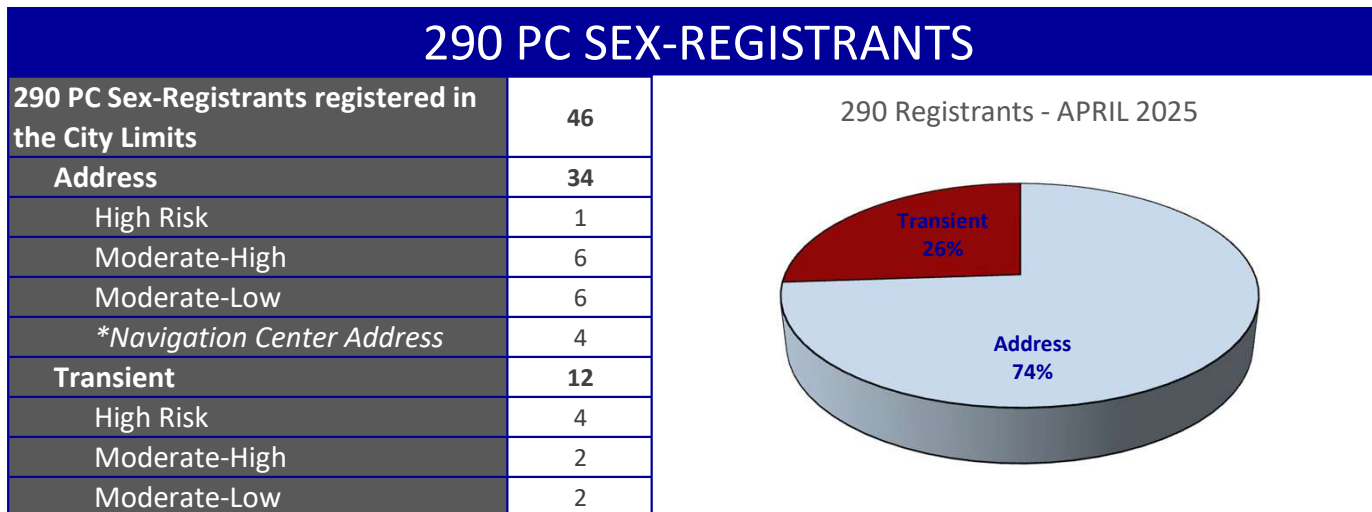

PLACERVILLE POLICE DEPARTMENT STATISTICS