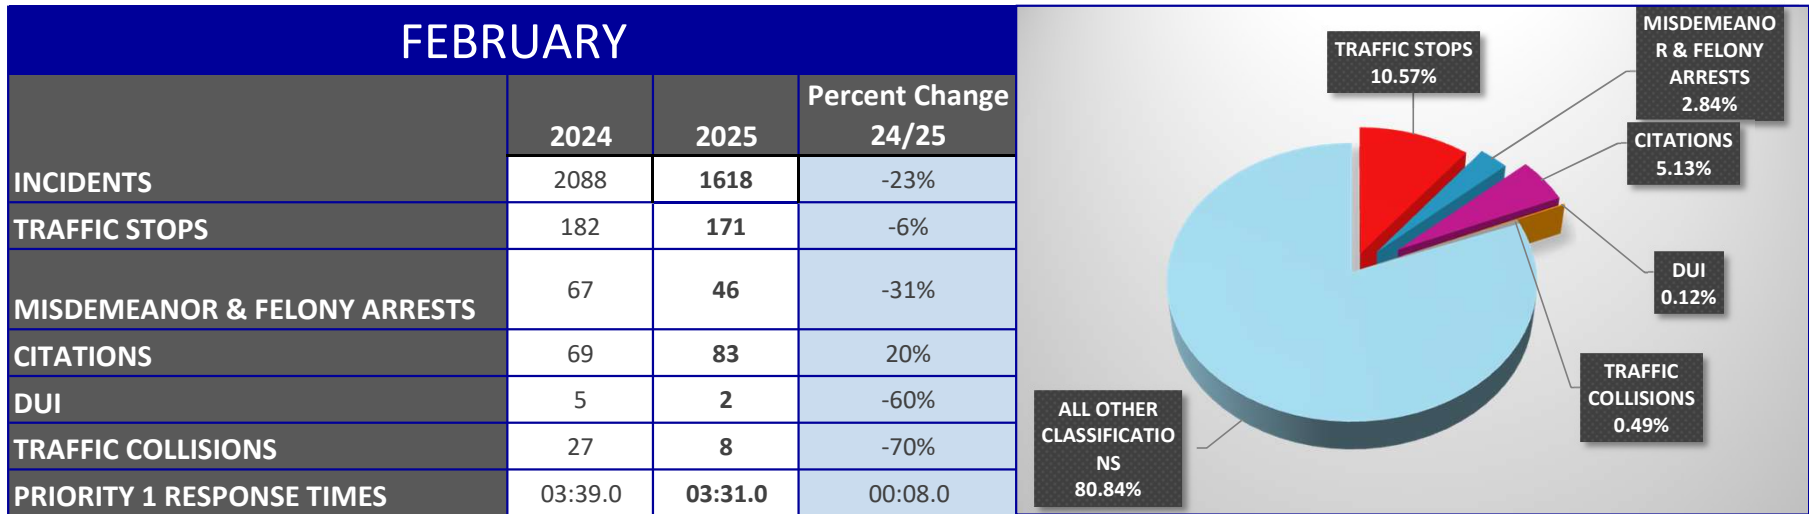

PLACERVILLE POLICE DEPARTMENT STATISTICS

PLACERVILLE POLICE DEPARTMENT STATISTICS

JANUARY			
	2024	2025	Percent Change 24/25
INCIDENTS	2013	1963	-2%
TRAFFIC STOPS	198	193	-3%
MISDEMEANOR & FELONY ARRESTS	104	71	-32%
CITATIONS	105	119	13%
DUI	6	2	-67%
TRAFFIC COLLISIONS	28	9	-68%
PRIORITY 1 RESPONSE TIMES	03:51.0	04:14.0	00:23.0