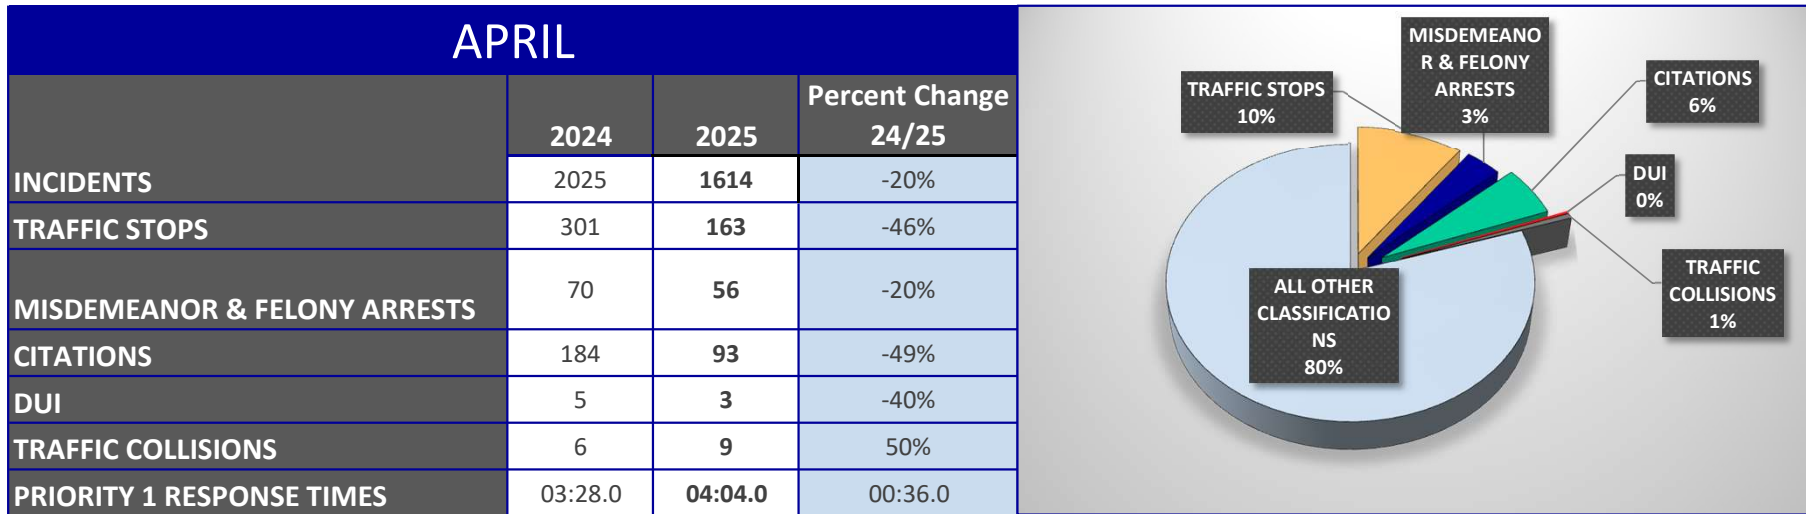

PLACERVILLE POLICE DEPARTMENT STATISTICS