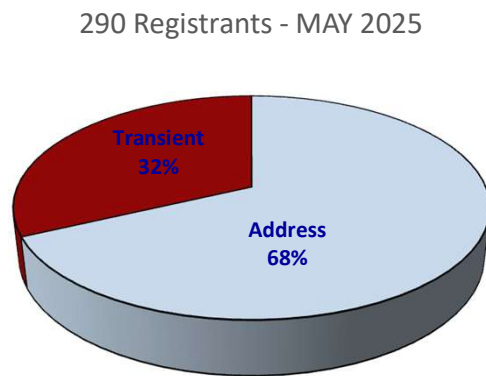

290 PC SEX-REGISTRANTS	
290 PC Sex-Registrants registered in the City Limits	50
Address	34
High Risk	1
Moderate-High	6
Moderate-Low	7
*Navigation Center Address	3
Transient	16
High Risk	6
Moderate-High	2
Moderate-Low	1