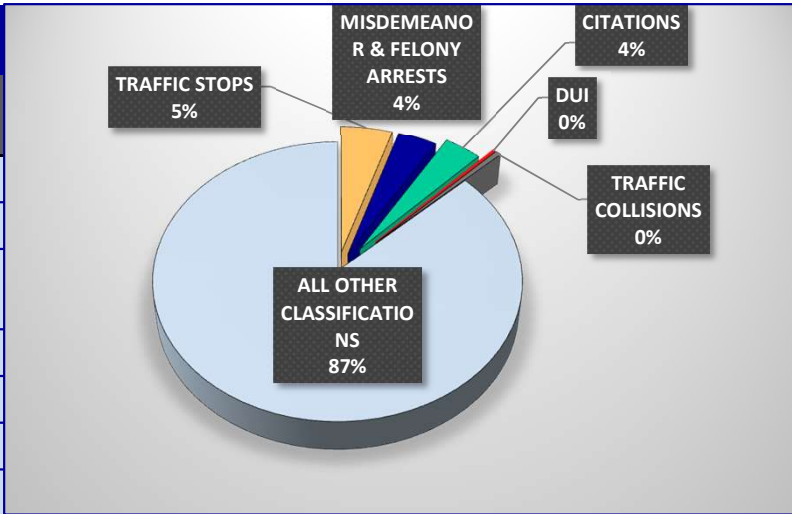

PLACERVILLE POLICE DEPARTMENT STATISTICS

AUGUST			
	2024	2025	Percent Change 24/25
INCIDENTS	2275	1672	-27%
TRAFFIC STOPS	149	82	-45%
MISDEMEANOR & FELONY ARRESTS	76	62	-18%
CITATIONS	88	60	-32%
DUI	7	4	-43%
TRAFFIC COLLISIONS	9	9	0%
PRIORITY 1 RESPONSE TIMES	04:15.0	05:05.0	00:50.0