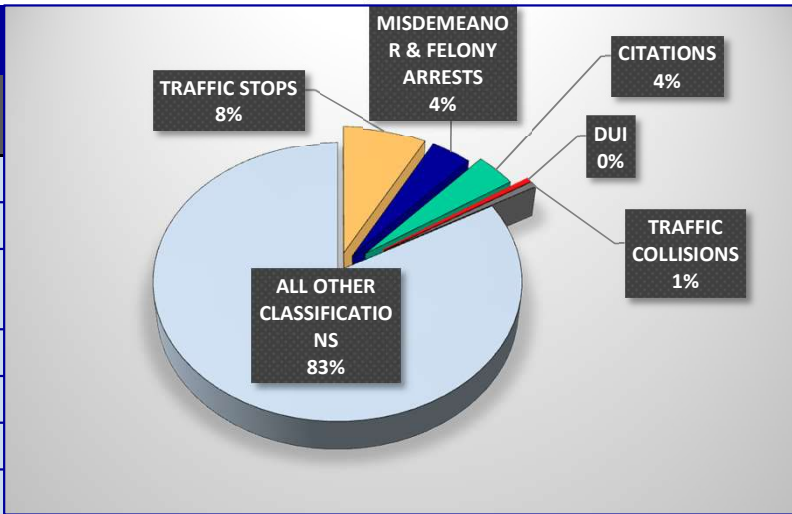

PLACERVILLE POLICE DEPARTMENT STATISTICS

JUNE			
	2024	2025	Percent Change 24/25
INCIDENTS	2233	1615	-28%
TRAFFIC STOPS	200	128	-36%
MISDEMEANOR & FELONY ARRESTS	68	63	-7%
CITATIONS	92	63	-32%
DUI	7	7	0%
TRAFFIC COLLISIONS	6	11	83%
PRIORITY 1 RESPONSE TIMES	06:37.0	05:01.0	01:36.0