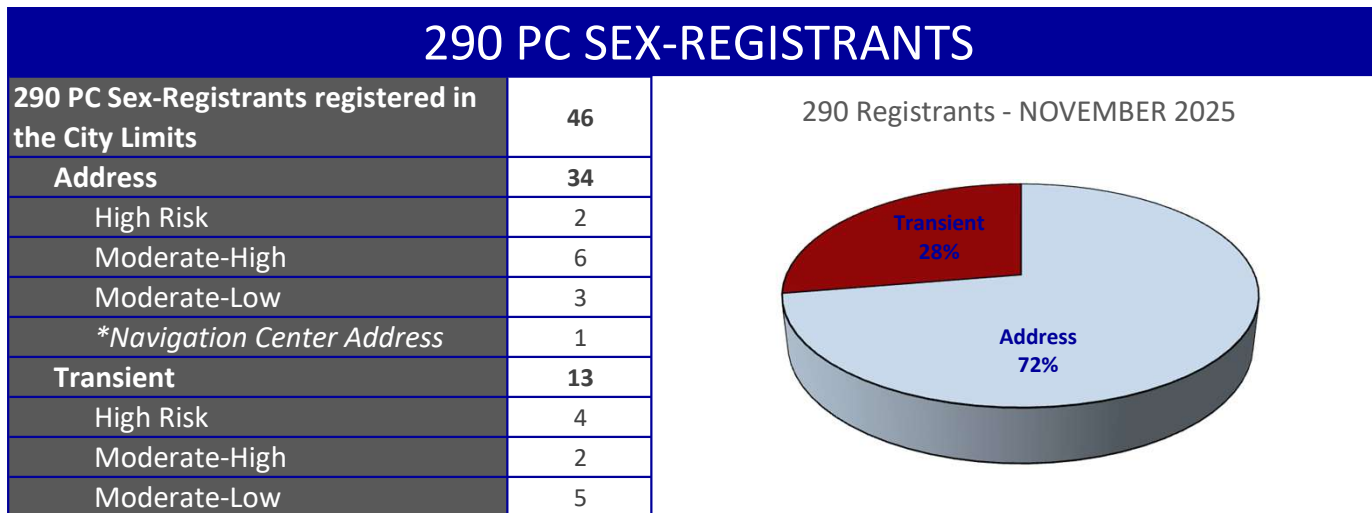

PLACERVILLE POLICE DEPARTMENT STATISTICS