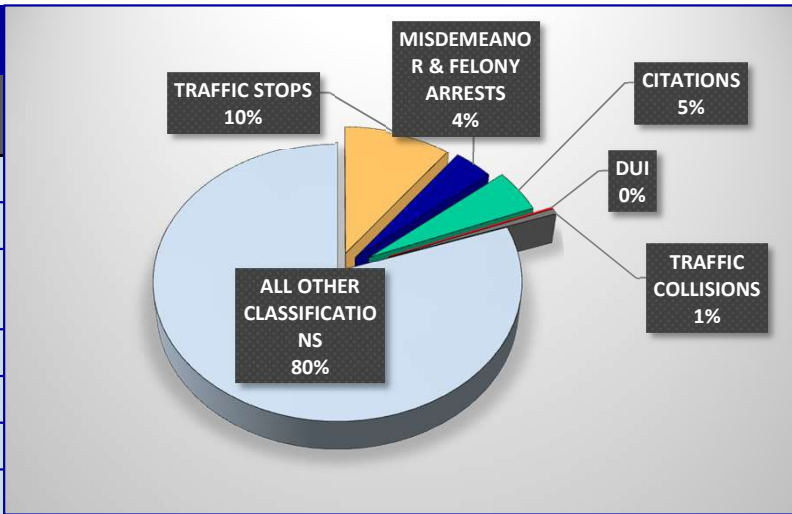

PLACERVILLE POLICE DEPARTMENT STATISTICS

MAY			
	2024	2025	Percent Change 24/25
INCIDENTS	2068	1726	-17%
TRAFFIC STOPS	199	177	-11%
MISDEMEANOR & FELONY ARRESTS	71	65	-8%
CITATIONS	127	85	-33%
DUI	7	2	-71%
TRAFFIC COLLISIONS	5	11	120%
PRIORITY 1 RESPONSE TIMES	04:22.0	05:24.0	01:02.0