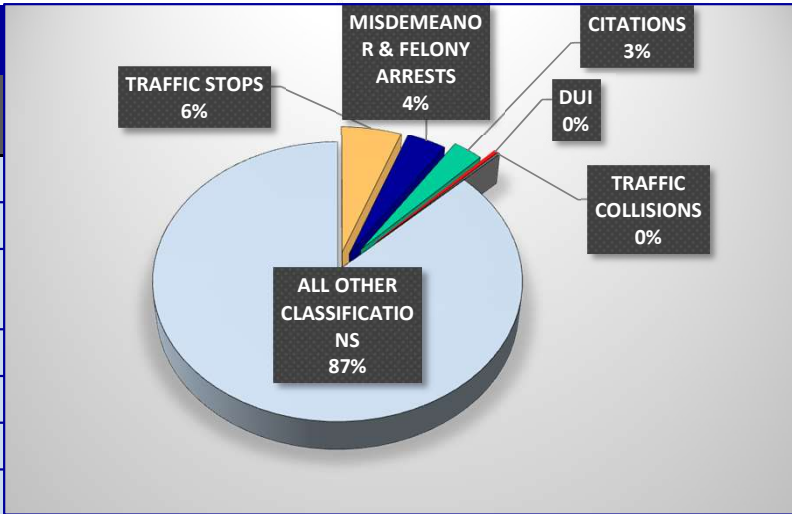

PLACERVILLE POLICE DEPARTMENT STATISTICS

JULY			
	2024	2025	Percent Change 24/25
INCIDENTS	2061	1632	-21%
TRAFFIC STOPS	118	93	-21%
MISDEMEANOR & FELONY ARRESTS	74	61	-18%
CITATIONS	101	47	-53%
DUI	9	5	-44%
TRAFFIC COLLISIONS	13	4	-69%
PRIORITY 1 RESPONSE TIMES	04:09.0	04:20.0	00:11.0