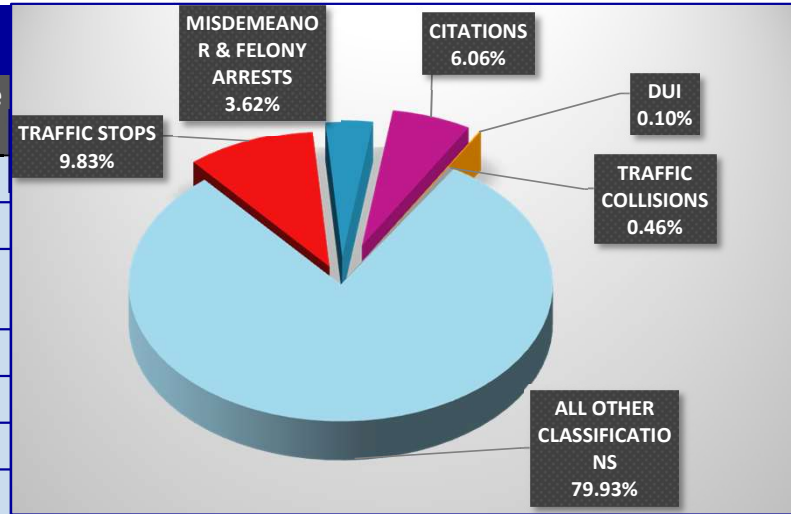

PLACERVILLE POLICE DEPARTMENT STATISTICS

PLACERVILLE POLICE DEPARTMENT STATISTICS

PLACERVILLE POLICE DEPARTMENT STATISTICS

PLACERVILLE POLICE DEPARTMENT STATISTICS

JANUARY			
	2024	2025	Percent Change 24/25
INCIDENTS	2013	1963	-2%
TRAFFIC STOPS	198	193	-3%
MISDEMEANOR & FELONY ARRESTS	104	71	-32%
CITATIONS	105	119	13%
DUI	6	2	-67%
TRAFFIC COLLISIONS	28	9	-68%
PRIORITY 1 RESPONSE TIMES	03:51.0	04:14.0	00:23.0