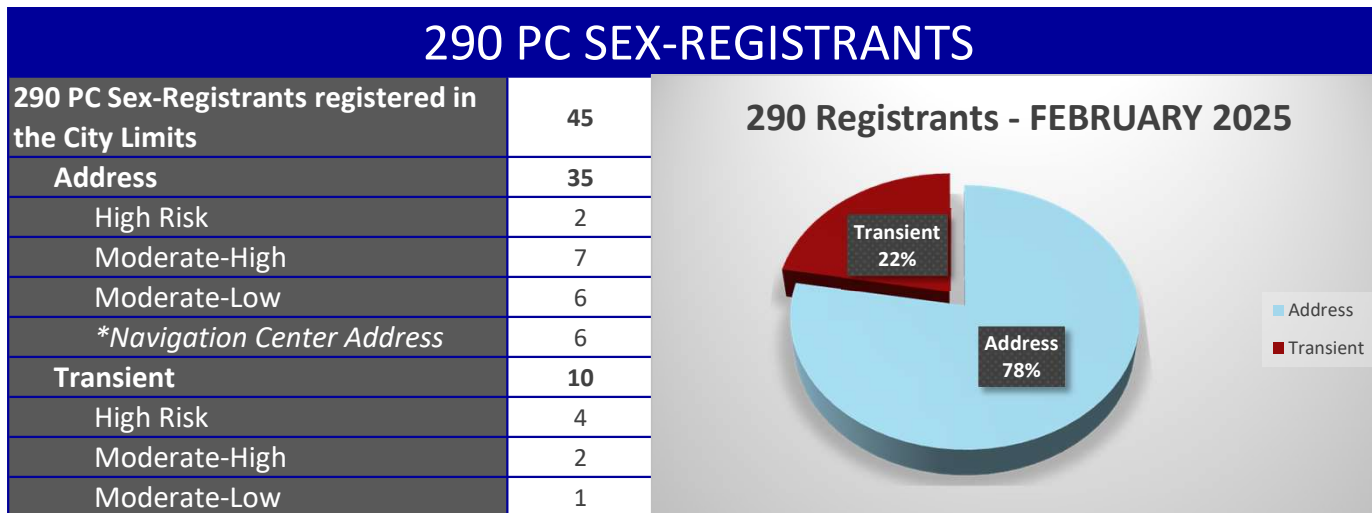

PLACERVILLE POLICE DEPARTMENT STATISTICS

PLACERVILLE POLICE DEPARTMENT STATISTICS

JANUARY			
	2024	2025	Percent Change 24/25
INCIDENTS	2013	1963	-2%
TRAFFIC STOPS	198	193	-3%
MISDEMEANOR & FELONY ARRESTS	104	71	-32%
CITATIONS	105	119	13%
DUI	6	2	-67%
TRAFFIC COLLISIONS	28	9	-68%
PRIORITY 1 RESPONSE TIMES	03:51.0	04:14.0	00:23.0