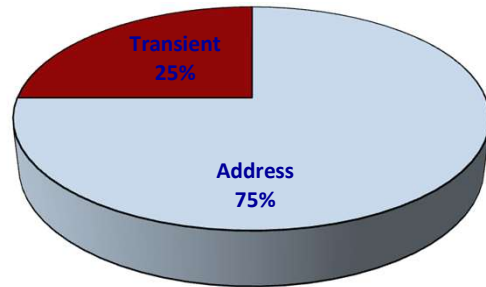

290 PC SEX-REGISTRANTS	
290 PC Sex-Registrants registered in the City Limits	48
Address	36
High Risk	2
Moderate-High	7
Moderate-Low	5
*Navigation Center Address	2
Transient	12
High Risk	5
Moderate-High	1
Moderate-Low	3

290 Registrants - SEPTEMBER 2025