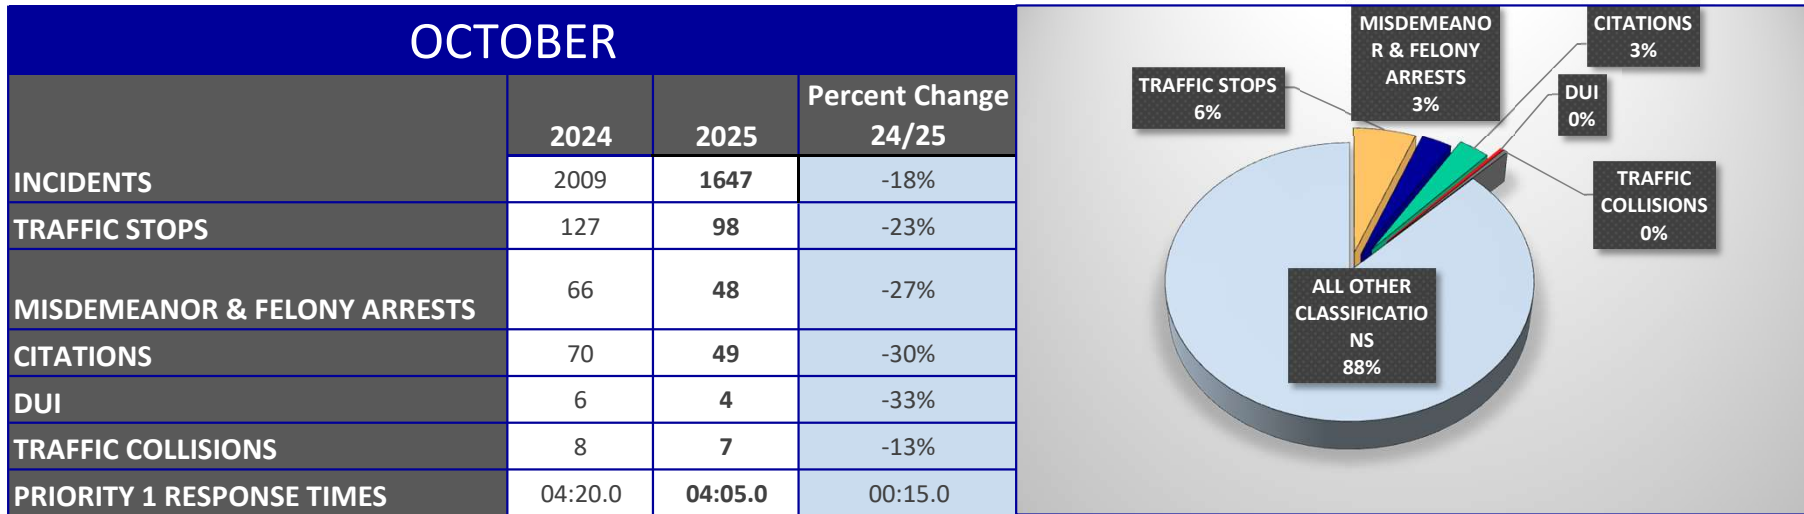

**PLACERVILLE POLICE DEPARTMENT
STATISTICS 2025**

MONTH	INCIDENTS	TRAFFIC STOPS	MISDEMEANOR & FELONY ARRESTS	CITATIONS	DUI	THEFT	TRAFFIC COLLISIONS	NARCOTICS	BURGLARY	ASSAULT	PRIORITY 1 RESPONSE TIMES	2025 TOTALS	
JANUARY	1963	193	71	119	1	0	9	20	1	6	04:14.0	INCIDENTS	18577
FEBRUARY	1618	171	46	83	2	1	8	9	1	6	03:31.0	TRAFFIC STOPS	1507
MARCH	1734	166	63	77	7	5	7	12	3	7	02:25.0	MISDEMEANOR & FELONY ARRESTS	629
APRIL	1614	163	56	93	3	4	9	9	6	5	04:04.0	CITATIONS	790
MAY	1726	177	65	85	2	5	11	11	4	6	05:24.0	DUI	40
JUNE	1615	128	63	63	7	6	11	8	2	4	05:01.0	THEFT	37
JULY	1632	93	61	47	5	4	4	9	4	3	04:20.0	TRAFFIC COLLISIONS	93
AUGUST	1672	82	62	60	4	4	9	9	9	9	05:05.0	NARCOTICS	106
SEPTEMBER	1690	91	37	31	1	2	10	7	3	6	05:22.0	BURGLARY	44
OCTOBER	1647	98	48	49	4	5	7	8	5	8	04:05.0	ASSAULT	65
NOVEMBER	1666	145	57	83	4	1	8	4	6	5	06:13.0	AVERAGE PRIORITY 1 RESPONSE TIME	04:31.3
DECEMBER													

PLACERVILLE POLICE DEPARTMENT STATISTICS

PLACERVILLE POLICE DEPARTMENT STATISTICS

PLACERVILLE POLICE DEPARTMENT STATISTICS

SEPTEMBER			
	2024	2025	Percent Change 24/25
INCIDENTS	2407	1690	-30%
TRAFFIC STOPS	278	91	-67%
MISDEMEANOR & FELONY ARRESTS	68	37	-46%
CITATIONS	156	31	-80%
DUI	7	1	-86%
TRAFFIC COLLISIONS	7	10	43%
PRIORITY 1 RESPONSE TIMES	04:51.0	05:22.0	00:31.0

290 PC SEX-REGISTRANTS	
290 PC Sex-Registrants registered in the City Limits	48
Address	36
High Risk	2
Moderate-High	7
Moderate-Low	5
*Navigation Center Address	2
Transient	12
High Risk	5
Moderate-High	1
Moderate-Low	3