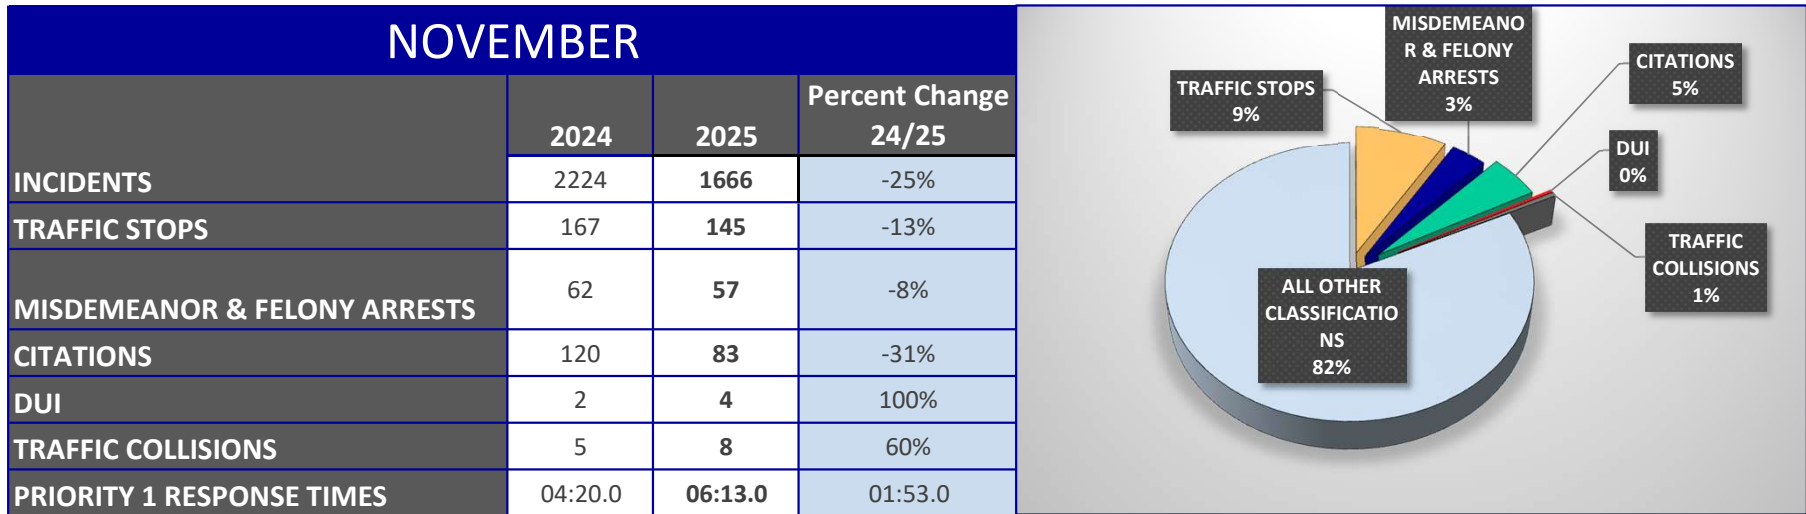

**PLACERVILLE POLICE DEPARTMENT
STATISTICS 2025**

MONTH	INCIDENTS	TRAFFIC STOPS	MISDEMEANOR & FELONY ARRESTS	CITATIONS	DUI	THEFT	TRAFFIC COLLISIONS	NARCOTICS	BURGLARY	ASSAULT	PRIORITY 1 RESPONSE TIMES	2025 TOTALS	
JANUARY	1963	193	71	119	1	0	9	20	1	6	04:14.0	INCIDENTS	18577
FEBRUARY	1618	171	46	83	2	1	8	9	1	6	03:31.0	TRAFFIC STOPS	1507
MARCH	1734	166	63	77	7	5	7	12	3	7	02:25.0	MISDEMEANOR & FELONY ARRESTS	629
APRIL	1614	163	56	93	3	4	9	9	6	5	04:04.0	CITATIONS	790
MAY	1726	177	65	85	2	5	11	11	4	6	05:24.0	DUI	40
JUNE	1615	128	63	63	7	6	11	8	2	4	05:01.0	THEFT	37
JULY	1632	93	61	47	5	4	4	9	4	3	04:20.0	TRAFFIC COLLISIONS	93
AUGUST	1672	82	62	60	4	4	9	9	9	9	05:05.0	NARCOTICS	106
SEPTEMBER	1690	91	37	31	1	2	10	7	3	6	05:22.0	BURGLARY	44
OCTOBER	1647	98	48	49	4	5	7	8	5	8	04:05.0	ASSAULT	65
NOVEMBER	1666	145	57	83	4	1	8	4	6	5	06:13.0	AVERAGE PRIORITY 1 RESPONSE TIME	04:31.3
DECEMBER													

PLACERVILLE POLICE DEPARTMENT STATISTICS

PLACERVILLE POLICE DEPARTMENT STATISTICS

PLACERVILLE POLICE DEPARTMENT STATISTICS

SEPTEMBER			
	2024	2025	Percent Change 24/25
INCIDENTS	2407	1690	-30%
TRAFFIC STOPS	278	91	-67%
MISDEMEANOR & FELONY ARRESTS	68	37	-46%
CITATIONS	156	31	-80%
DUI	7	1	-86%
TRAFFIC COLLISIONS	7	10	43%
PRIORITY 1 RESPONSE TIMES	04:51.0	05:22.0	00:31.0

290 PC SEX-REGISTRANTS	
290 PC Sex-Registrants registered in the City Limits	48
Address	36
High Risk	2
Moderate-High	7
Moderate-Low	5
*Navigation Center Address	2
Transient	12
High Risk	5
Moderate-High	1
Moderate-Low	3