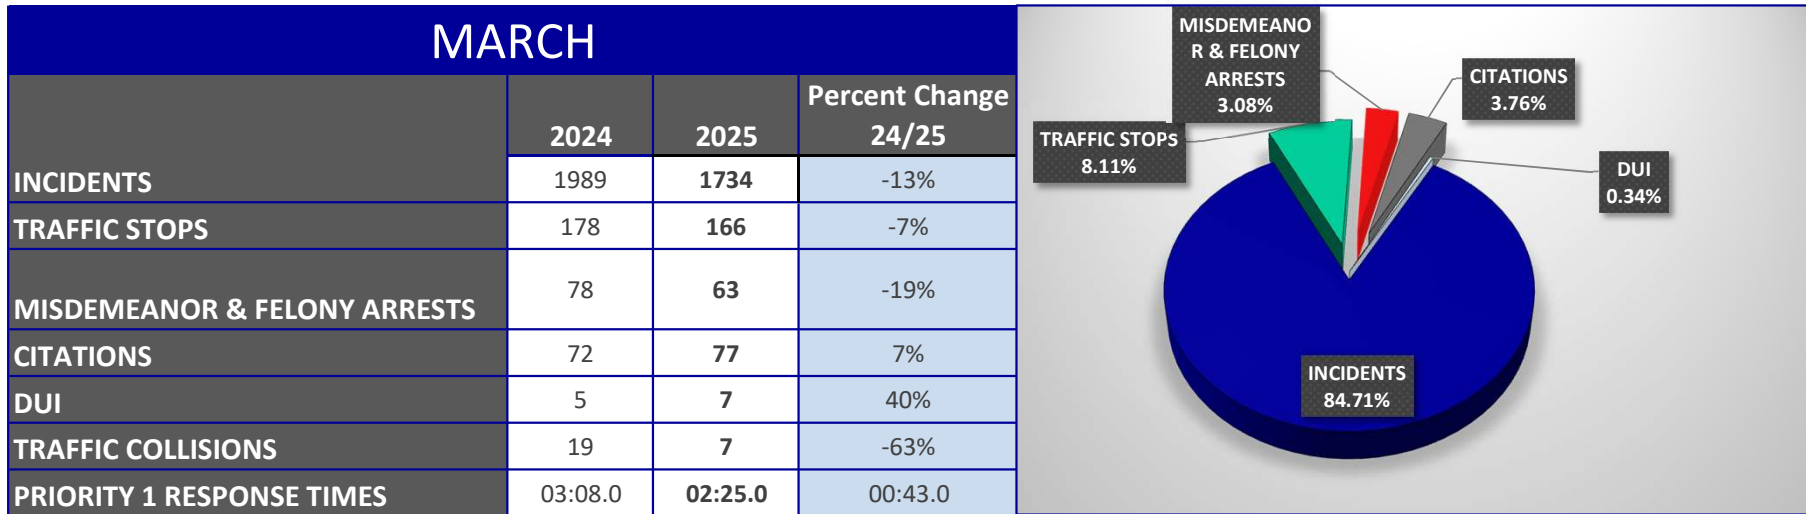

PLACERVILLE POLICE DEPARTMENT STATISTICS